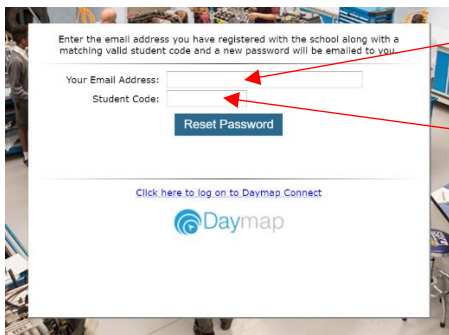

Parents enter the email address* they have given to the school.

Enter the school student code for their child (it is on their student card).

Parents will then receive their Username and Password to their email address*.

Return to Website to Login with these details.

Navigating