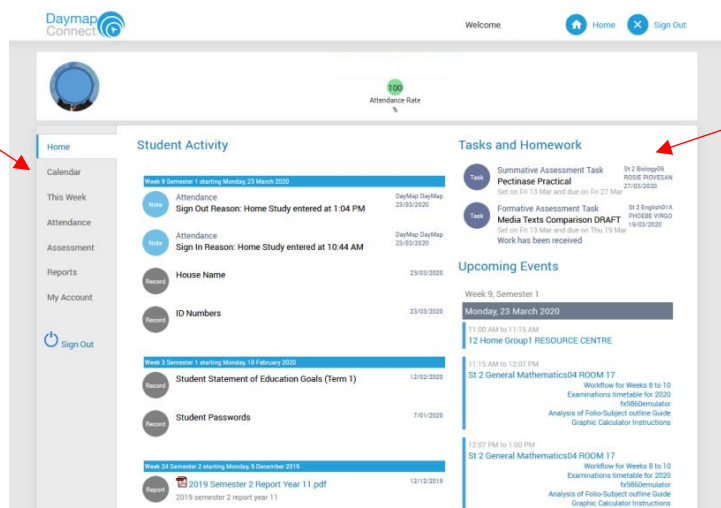

New User.

Parents enter the email address* they have given to the school.

Enter the school student code for their child (it is on their student card).

Parents will then receive their Username and Password to their email address*.

Return to Website to Login with these details.

Navigating

Tasks